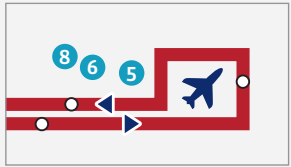

**THE SIMPLE
WAY TO GET
DOWNTOWN.**

January 2017

▶ SIMPLE JUST PULLED UP. ◀

JOHN GLENN
COLUMBUS
INTERNATIONAL
AIRPORT (CMH)

CONVENTION
CENTER

COTA
TRANSIT
TERMINAL

 **COTA**.com/AIRCONNECT

AIRPORT. DOWNTOWN. DONE.

Buses arrive every **30 minutes** —
6am–9pm.

Only **\$2.75** per trip.

Takes you to the **convention center, downtown hotels,** and back to the **airport.**

LEGEND

- Stops
- Route

DESTINATIONS

- ★ Convention Center
 - COTA Transit Terminal
 - Hotels
- 1 Courtyard
 - 2 Crowne Plaza
 - 3 Doubletree Suites
 - 4 Drury Inn & Suites
 - 5 Fairfield Inn Airport
 - 6 Hampton Inn Airport
 - 7 Hampton Inn & Suites
 - 8 Hilton Garden Inn Airport
 - 9 Hilton Downtown
 - 10 Holiday Inn
 - 11 Hyatt Regency
 - 12 Le Meridien, The Joseph
 - 13 The Lofts
 - 14 Marriott Hotel LeVeque
 - 15 Red Roof PLUS+
 - 16 Renaissance Hotel
 - 17 Residence Inn
 - 18 Sheraton
 - 19 The Westin